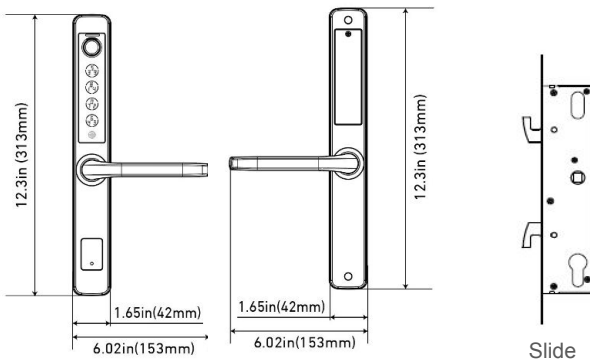

RFID Card access

SLIDE EDITION	BACKSET	LOCKSET
PGD228WSL SS/MB-118	1 3/16" (30mm)	8.78 x 1.75 x 1.87

Measure the backset and email: [prosales@lockly.com](mailto:prosales@lockly.com) to request for door drilling template