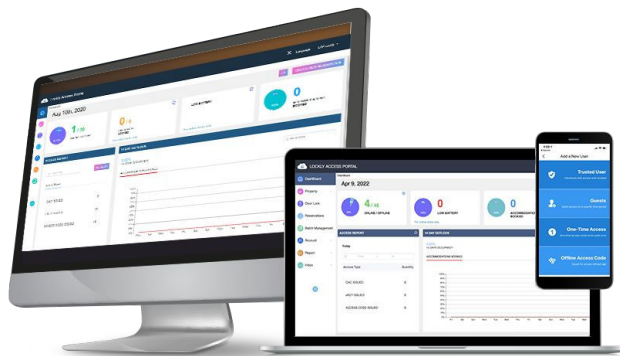

Property management

See the big picture from here

Works with LocklyOS™ Total Access* a full property management system of software, products, and services designed to allow you to view and control where, when, and by whom your property's being accessed from anywhere in the world.