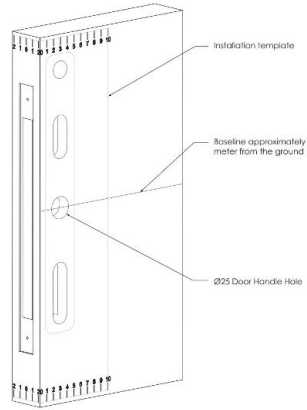

Professional Installation Recommended

This product can be easily installed by advanced DIYers. It will only take a few minutes if pre-existing bore holes exist. It is recommended to contact a professional installer if drilling new holes is required.

Lockset for Slide Edition

Measure the distance from center of the door handle hole to the edge of the door to determine the backset.

Email: prosales@lockly.com to request for door drilling template according to the backset.

Access and control options

Your finger is your key

Keyless Access

Secure, fast, and convenient on-site set-up, allows management of properties from anywhere

Hack-proof Keypad

Mobile App Control

Unlock, lock, check door, track access history and unique user profile data.

Offline Access Codes™

Grant access codes to trusted users. Codes work offline without Wi-Fi or Internet.

Grant Access, when you're not there

Remotely lock and unlock your door from anywhere.

Real-time Monitoring and Status

Monitor open/closed door status with real-time alerts sent to your smartphone.

Mobile app Control

Secure Scan-to-Open

Secure Scan-to-Open

Unlock by unique QR code, revoke capability anytime

Wi-Fi Control

Monitoring and control from anywhere and voice assistant control.

Lockly Air Transfer Programming

Duplicate user profiles from an existing Lockly smart lock to PIN Genie in just a few clicks.

Fast Pass RFID/Fob Key Access

Supports up to 999 MIFARE fob key and/or RFID cards (3 RFIDs included)

Real-time smartphone alerts

RFID Card access